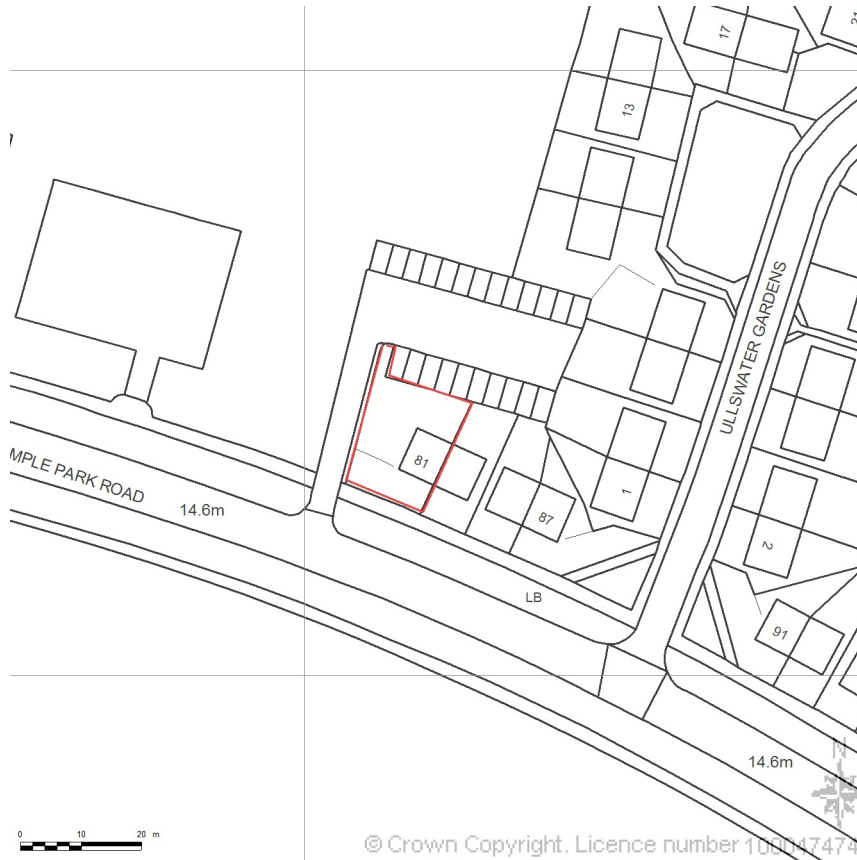

SITE LOCATION PLAN
AREA 2 HA
SCALE: 1:1250 on A4
CENTRE COORDINATES: 436822 , 564940

Supplied by Streetwise Maps Ltd
www.streetwise.net
Licence No: 100047474
19:17:41 29/06/2015